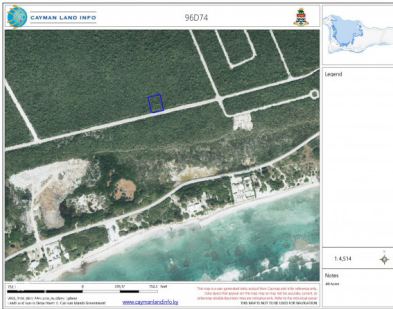

## BRAC BLUFF LAND .40 ACRE

Cayman Brac West, Cayman Brac, Cayman Islands

MLS# 418715

**CI\$55,000**

**Sandra Simmons-Francis**

sandra@regalrealty.ky

Discover the opportunity to own a piece of paradise on the scenic Bluff of Cayman Brac! This high-and-dry parcel offers the perfect location to build your dream home or to land bank for future appreciation, as land values on Cayman Brac continue to soar. Situated just across the street from the Bluff Edge lots currently on the market, this property boasts a strategic location that offers privacy and stunning natural surroundings. Adjoining lots are also available for sale, making it an excellent choice for those seeking additional space or investment potential. Convenience meets serenity here, with the property located just minutes from the Charles Kirkconnell International Airport, restaurants, shopping, grocery stores, and Cayman Brac's top attractions. Enjoy outdoor adventures like rock climbing, exploring the famous Bluff Caves, and birdwatching, where you may spot the endangered Booby Bird and the vibrant Cayman Brac Parrot. For water enthusiasts, the island is renowned for world-class fishing and scuba diving, offering breathtaking underwater experiences. Don't miss this chance to invest in the future while enjoying the natural beauty and tranquility of Cayman Brac. Get in touch today to secure this incredible piece of property and start turning your dream into a reality!

## Key Details

Width <b>151</b>	Depth <b>112</b>	Block & Parcel <b>96D,74</b>	Old Price <b>0.00</b>
Acreage <b>0.4000</b>			

## Additional Fields

Block <b>96D</b>	Parcel <b>74</b>	Views <b>Water View</b>	Road Frontage <b>151</b>
---------------------	---------------------	----------------------------	-----------------------------